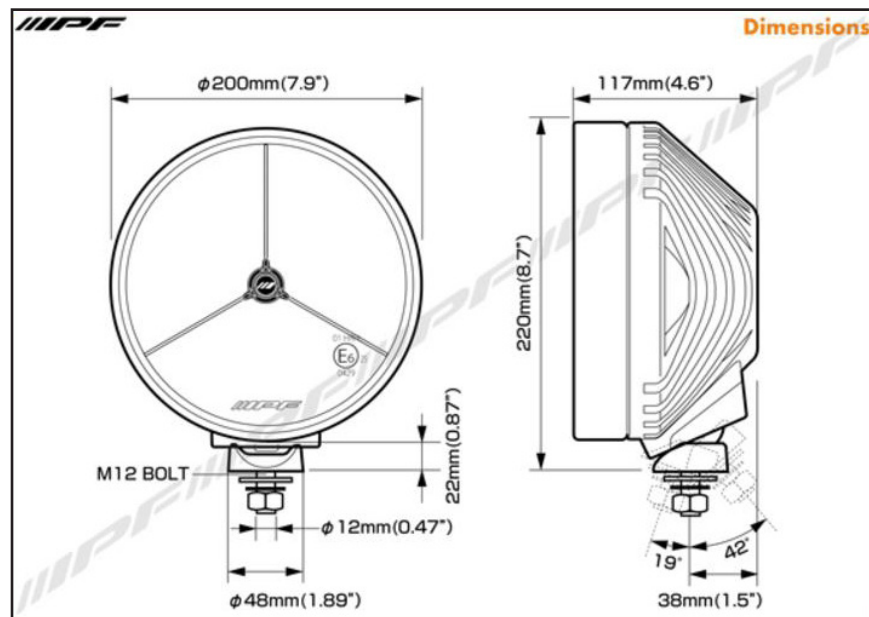

## Product Specifications

	Spot Light	Touring Light
Input Voltage	12V/24V	12V/24V
Power (Watts)	30W	30W
Kelvins (Light Color)	6500K	6500K
Lumens	2200lm	2200lm
Candela	525000cd	118000cd
Light Output (at 1 Lux)	2375.33 ft	1125.33 ft
LEDs	3 x 10W	3 x 10W
LED Lifespan	30000hrs	30000hrs
Certification (E Mark)	UN(ECE) No. 112	UN(ECE) No. 112
Lamp Weight	3.31 lbs	3.31 lbs

## Dimensions & Weights

Part Number	Package Dimensions	Package Weight
900XLSS2	9.06 in (W) x 5.71 in (H) x 8.27 in (D)	3.53 lbs
900XLST2	9.06 in (W) x 5.71 in (H) x 8.27 in (D)	3.53 lbs