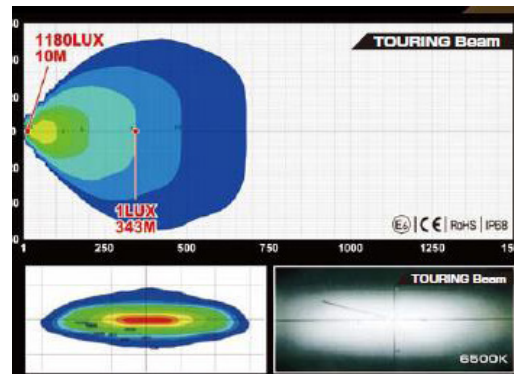

Product Specification

The renowned manufacturer of driving lights, IPF Lighting, is back again adding to their wide range of light products with the new IPF Xtreme LED Sports 900XLS Series 2 Lights.

Tough and lightweight, the new IPF Xtreme LED Sports 900XLS Series 2 Lights feature high transparency, reinforced polycarbonate lenses for superior quality. With advanced heatproof reflectors, these extreme performance lights also incorporate water and dust-resistant components for all off road conditions. The improvements in light output and performance (of up to 28%) are very obvious and well received. The photos below show the improved performance: