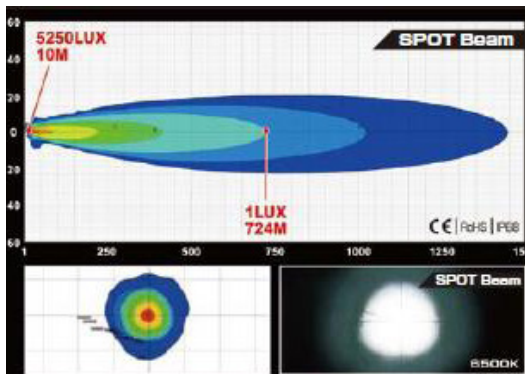

Product Specification

The renowned manufacturer of driving lights, IPF Lighting, is back again adding to their wide range of light products with the new IPF Xtreme LED Sports 900XLS Series 2 Lights.

Tough and lightweight, the new IPF Xtreme LED Sports 900XLS Series 2 Lights feature high transparency, reinforced polycarbonate lenses for superior quality. With advanced heatproof reflectors, these extreme performance lights also incorporate water and dust-resistant components for all off road conditions. The improvements in light output and performance (of up to 28%) are very obvious and well received. The photos below show the improved performance: